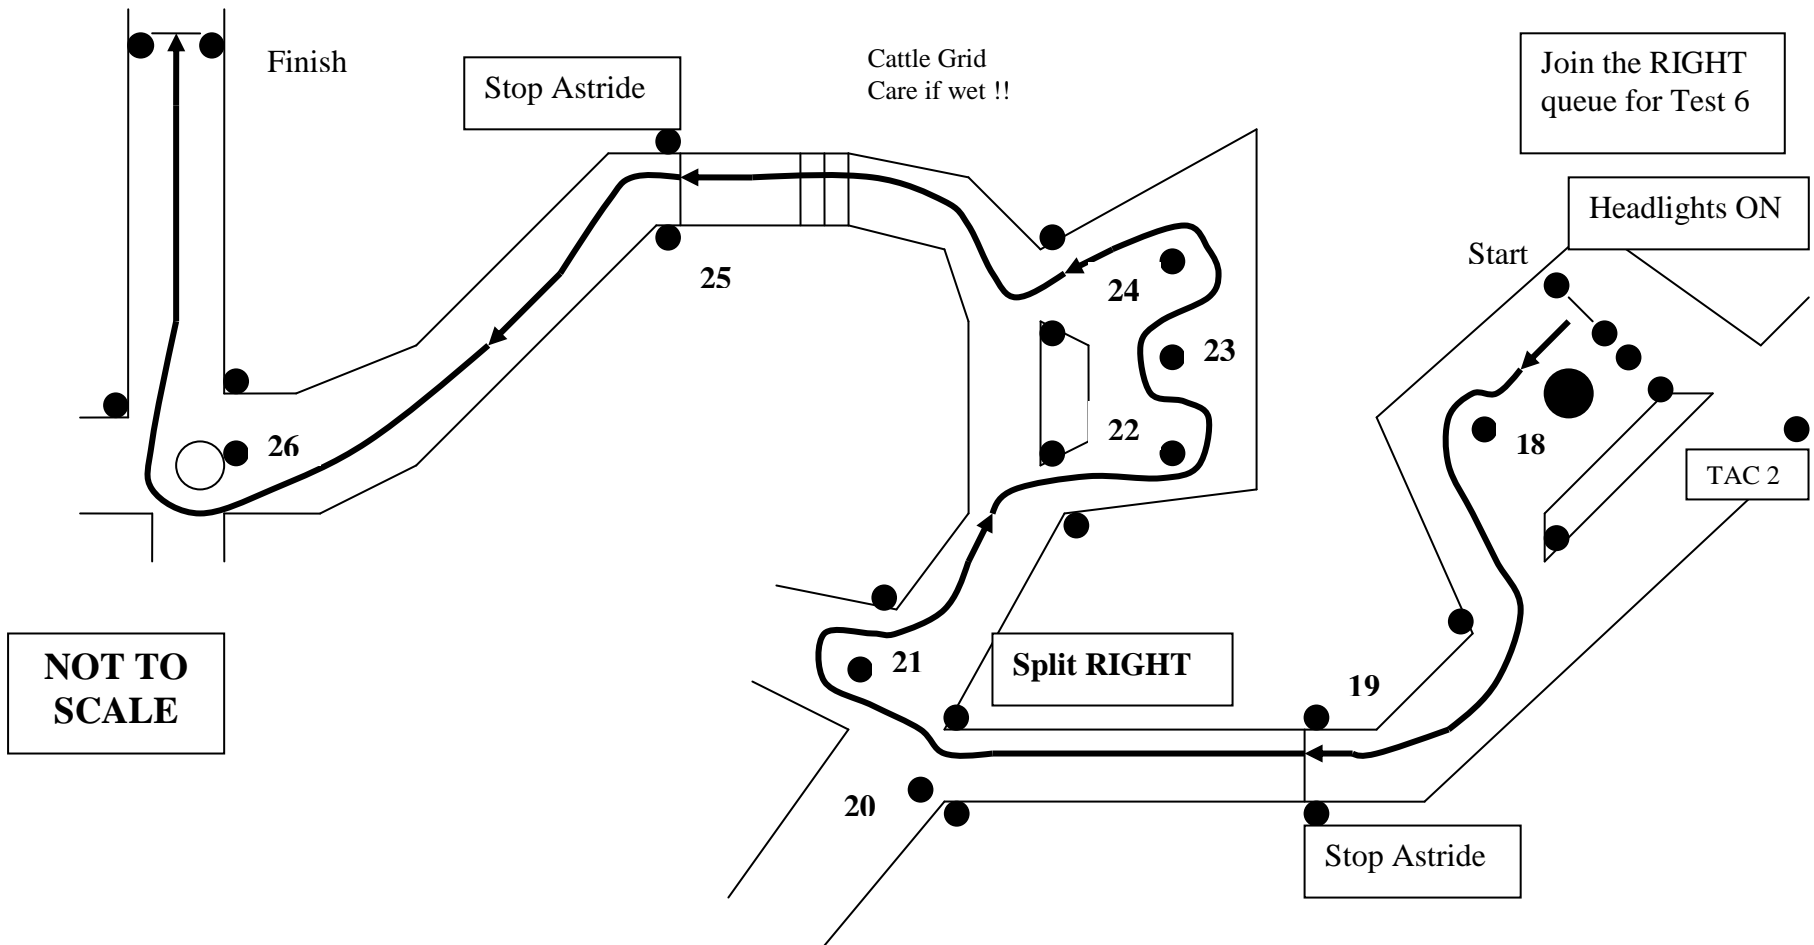

Test Six

Bogey Time 65 secs, Target Time 3 mins

NOT TO SCALE

Finish

Stop Astride

Cattle Grid
Care if wet !!

Join the RIGHT
queue for Test 6

Headlights ON

Start

TAC 2

Stop Astride

26

25

24

23

22

21

Split RIGHT

19

18

20